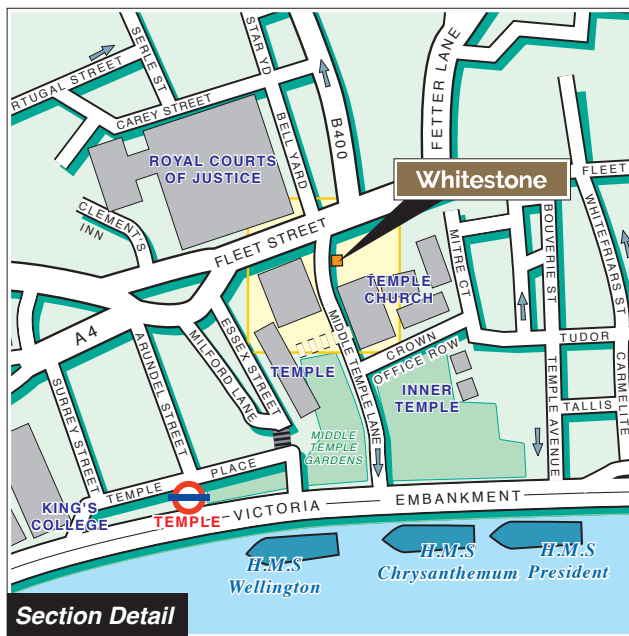

Whitestone

Whitestone Chambers

1 Middle Temple
 London EC4Y 9AA
 Tel: 020 7760 7611
 www.whitestonechambers.com

Public Transport

 **By Underground - Temple Station or Blackfriars Station**
 Temple Station is approximately a 5 minute walk. Blackfriars Station is approximately a 10 minute walk.

 **By Rail - City Thameslink Station or Blackfriars Station**
 Both stations are approximately a 10 minute walk.

 **By Air - London City Airport** - Approximately a 30 minute drive. For the underground take Docklands Light Railway. Change at Tower Hill Gateway to Tower Hill. Then take the District or Circle line to Temple Tube Station.
Heathrow Airport - Approximately a 1 hour drive. By train take the Heathrow Express to Paddington Station and change to the District or Circle Line to Temple Tube Station. By underground at Heathrow take the Piccadilly Line and change at Earl's Court Station for the District Line or at South Kensington for the District or Circle Line to Temple Tube Station. Also the Queen Elizabeth line - Farringdon closest station - a 20 minute walk.
Gatwick Airport - Approximately a 1 hour drive. By train take the GatwickExpress to Victoria Station and then change to District or Circle Line to Temple Tube Station. Alternatively, take a Thameslink train from Gatwick Airport to Thameslink Station.
Stansted Airport - Approximately a 2 hour drive. By train it is approximately 45 minutes to Liverpool Street, then take the Central Line to Chancery Lane and walk to 1 Middle Temple Lane. Alternatively take the Stansted Express to Liverpool Street, then take the Circle Line to Temple Tube Station.

Main Map