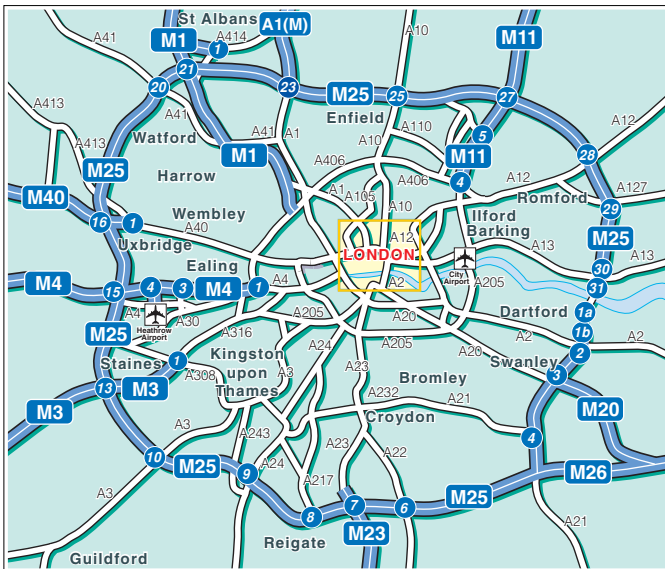

Whitestone Chambers

Whitestone Chambers

1 Essex Street
Temple
London WC2R 3HU

Tel: 020 7760 7611
www.whitestonechambers.com

Public Transport

 **By Underground - Temple Station or Blackfriars Station**
Temple Station is approximately a 3 to 4 minute walk. Blackfriars Station is approximately a 10 minutes walk.

 **By Rail - City Thameslink Station or Blackfriars Station**
Both stations are approximately a 10 minute walk to 1 Essex Street.

 **By Air - London City Airport** - Approximately a 30 minute drive. For the underground take Docklands Light Railway, change at Tower Hill Gateway to Tower Hill. Then take the District or Circle line to Temple Tube Station.
Heathrow Airport - Approximately 50 minutes drive. By train take the Heathrow Express to Paddington Station and change to the District or Circle Line to Temple Tube. By underground at Heathrow take the Piccadilly Line and change at Earl's Court Station for the District Line or at South Kensington for the District or Circle Line to Temple Tube Station.
Gatwick Airport - Approximately 1 hour drive. By train take the Gatwick Express to Victoria Station and then change to District or Circle Line to Temple Tube Station.
Stansted Airport - Approximately 1 hour 20 minutes drive. By train it is approximately 45 minutes to Liverpool Street, then take the Central Line to Chancery Lane and walk to 1 Essex Street.