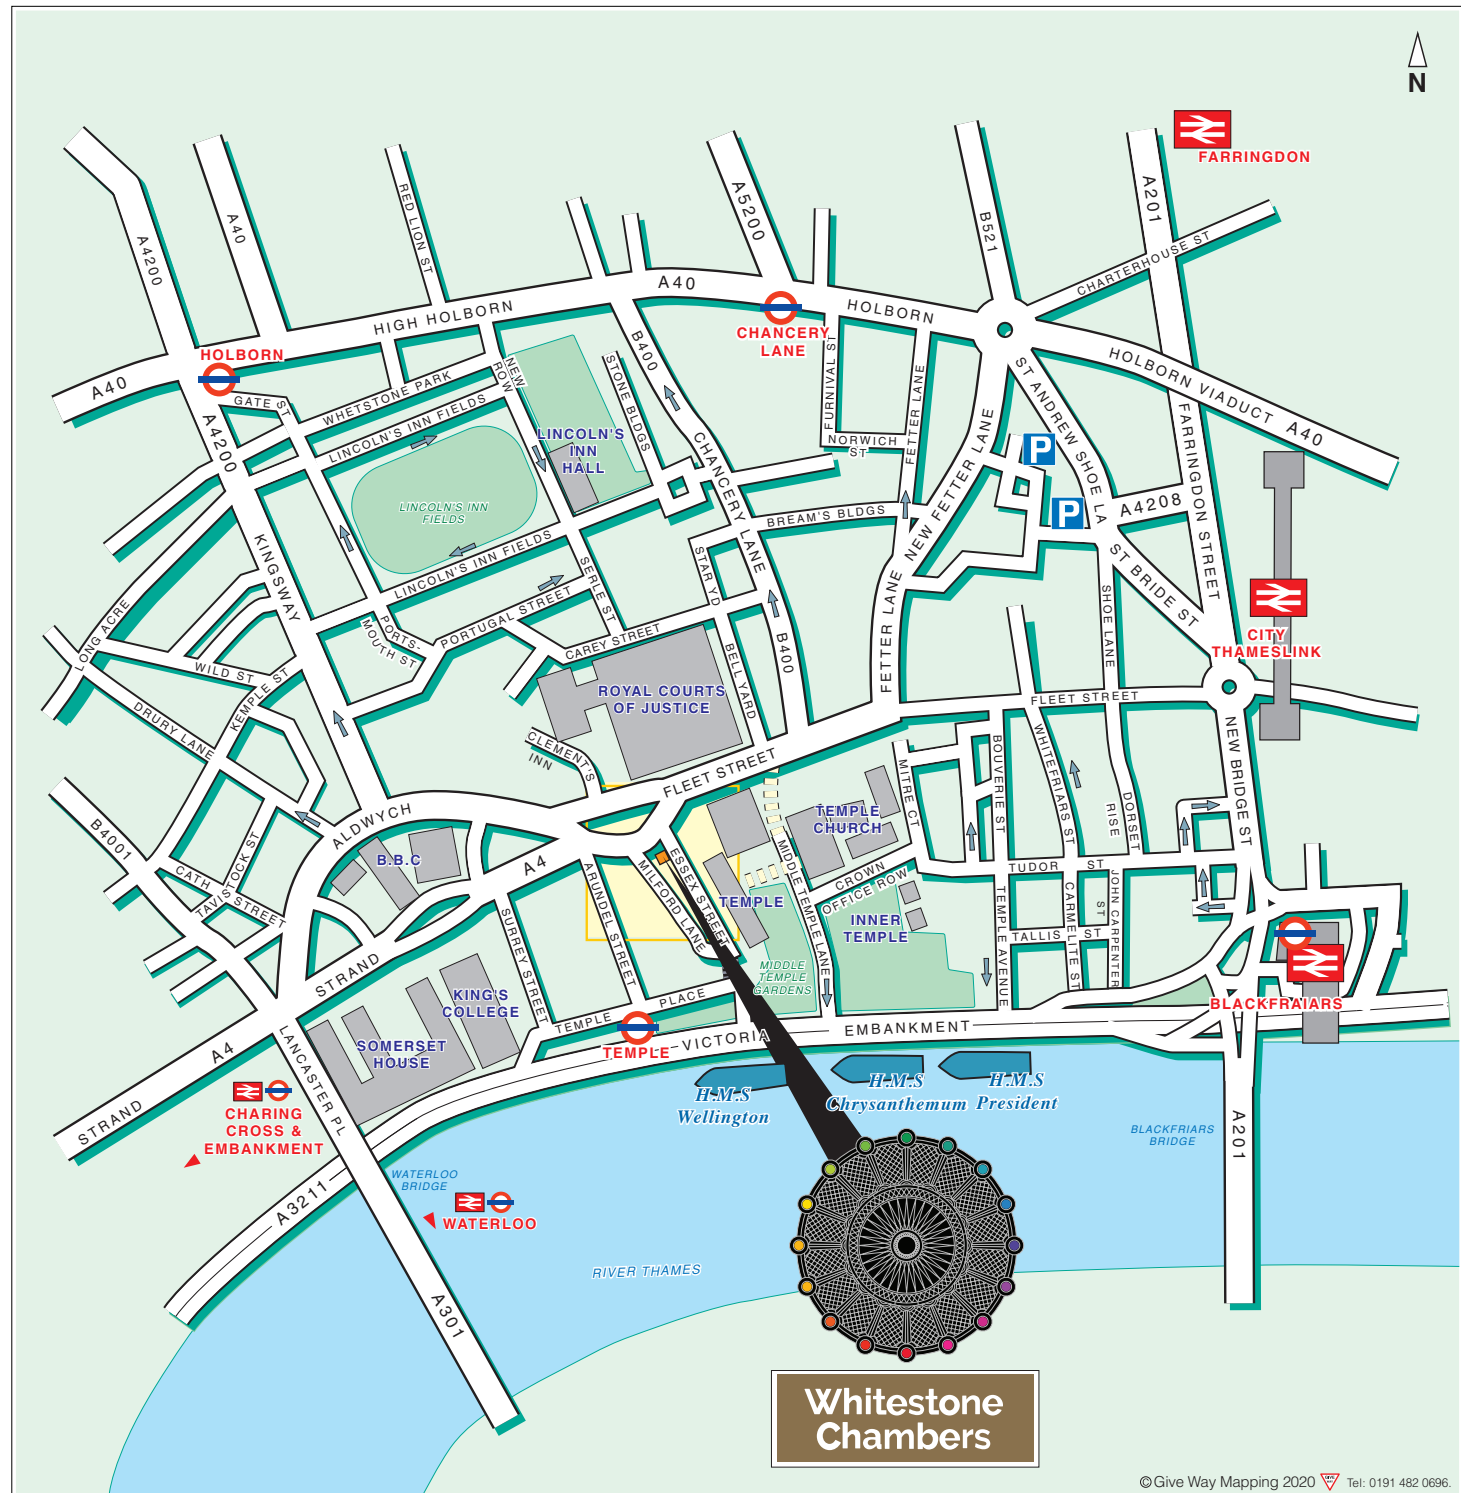

Whitestone Chambers

Whitestone Chambers

1 Essex Street
Temple
London WC2R 3HU

Tel: 020 7760 7611
www.whitestonechambers.com

Public Transport

 **By Underground - Temple Station or Blackfriars Station**
Temple Station is approximately a 3 to 4 minute walk. Blackfriars Station is approximately a 10 minutes walk.

 **By Rail - City Thameslink Station or Blackfriars Station**
Both stations are approximately a 10 minute walk to 1 Essex Street.

 **By Air - London City Airport** - Approximately a 30 minute drive. For the underground take Docklands Light Railway, change at Tower Hill Gateway to Tower Hill. Then take the District or Circle line to Temple Tube Station.
Heathrow Airport - Approximately 50 minutes drive. By train take the Heathrow Express to Paddington Station and change to the District or Circle Line to Temple Tube. By underground at Heathrow take the Piccadilly Line and change at Earl's Court Station for the District Line or at South Kensington for the District or Circle Line to Temple Tube Station.
Gatwick Airport - Approximately 1 hour drive. By train take the Gatwick Express to Victoria Station and then change to District or Circle Line to Temple Tube Station.
Stansted Airport - Approximately 1 hour 20 minutes drive. By train it is approximately 45 minutes to Liverpool Street, then take the Central Line to Chancery Lane and walk to 1 Essex Street.